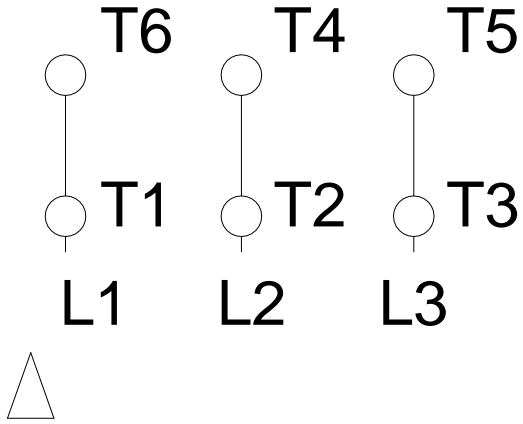

1 2 3 4 5 6 7 8

A
B
C
D
E
F

RUN

ONLY FOR START

Notes: Downloaded from http://dealerselectric.com Generated for Model #02518AT3PCT284T-W22		
Performed by:		
Checked:		
Customer:		
W22 Cooling Tower Motors: NEMA Premium - TEAO		
Three-phase induction motor Frame 284T - IP55	23-SEP-2016	