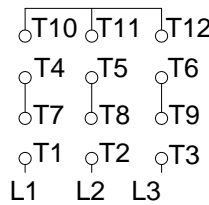

1 2 3 4 5 6 7 8

A
B
C
D
E
F

LOW VOLTAGE

HIGH VOLTAGE

CONNECTIONS FOR STARTING ONLY:

LOW VOLTAGE

HIGH VOLTAGE

Notes: Downloaded from <http://dealerselectric.com>
Generated for Model #02512OT3E324JM

Performed by:

Checked:

Customer:

Close Coupled Pump : Three-Phase - "JM" Type - ODP - NEMA Premium

Three-phase induction motor
Frame 324JM - IP23

23-SEP-2016