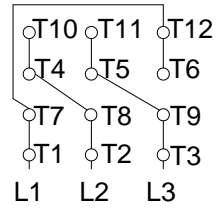

1 2 3 4 5 6 7 8

A
B
C
D
E
F

LOW VOLTAGE

HIGH VOLTAGE

CONNECTIONS FOR STARTING ONLY:

LOW VOLTAGE

HIGH VOLTAGE

Notes: Downloaded from <http://dealerselectric.com>
Generated for Model #02512ET3ECT324T-W22

Performed by:

Checked:

Customer:

W22 Cooling Tower Motors: NEMA Premium - TEFC

Three-phase induction motor
Frame 324T - IP55

23-SEP-2016