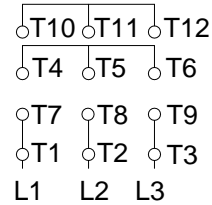

1 2 3 4 5 6 7 8

A
B
C
D
E
F

LOW VOLTAGE

HIGH VOLTAGE

CONNECTIONS FOR STARTING ONLY:

LOW VOLTAGE

HIGH VOLTAGE

Notes: Downloaded from <http://dealerselectric.com>
Generated for Model #02512ET3ECT324T-W22

Performed by:

Checked:

Customer:

W22 Cooling Tower Motors: NEMA Premium - TEFC

Three-phase induction motor
Frame 324T - IP55

23-SEP-2016