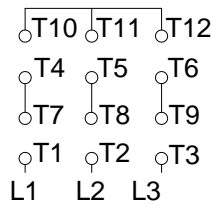

1 2 3 4 5 6 7 8

A  
B  
C  
D  
E  
F

LOW VOLTAGE

HIGH VOLTAGE

CONNECTIONS FOR STARTING ONLY:

LOW VOLTAGE

HIGH VOLTAGE

Notes: Downloaded from <http://dealerselectric.com>  
Generated for Model #02512ET3E324JM-W22

Performed by:

Checked:

Customer:

Close Coupled Pump: Three-Phase - W22 "JM" Type - TEFC - NEMA Premium

Three-phase induction motor  
Frame 324/6JM - IP55

23-SEP-2016