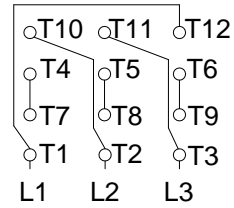

1 2 3 4 5 6 7 8

A  
B  
C  
D  
E  
F

LOW VOLTAGE

HIGH VOLTAGE

CONNECTIONS FOR STARTING ONLY:

LOW VOLTAGE

HIGH VOLTAGE

Notes: Downloaded from <http://dealerselectric.com>  
Generated for Model #02512ET3E324JM-W22

Performed by:

Checked:

Customer:

Close Coupled Pump: Three-Phase - W22 "JM" Type - TEFC - NEMA Premium

Three-phase induction motor  
Frame 324/6JM - IP55

23-SEP-2016