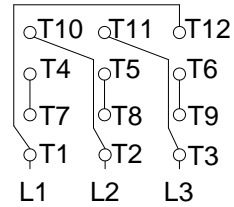

1 2 3 4 5 6 7 8

A
B
C
D
E
F

LOW VOLTAGE

HIGH VOLTAGE

CONNECTIONS FOR STARTING ONLY:

LOW VOLTAGE

HIGH VOLTAGE

Notes: Downloaded from <http://dealerselectric.com>
Generated for Model #02512AT3ECT324TF1-W2

Performed by:

Checked:

Customer:

W22 Cooling Tower Motors: NEMA Premium - TEAO

Three-phase induction motor
Frame 324T - IP55

23-SEP-2016