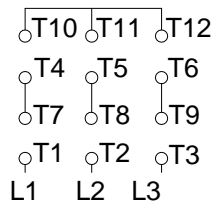

1 2 3 4 5 6 7 8

A
B
C
D
E
F

LOW VOLTAGE

HIGH VOLTAGE

CONNECTIONS FOR STARTING ONLY:

LOW VOLTAGE

HIGH VOLTAGE

Notes: Downloaded from <http://dealerselectric.com>
Generated for Model #02512AT3ECT324TF1-W2

Performed by:

Checked:

Customer:

W22 Cooling Tower Motors: NEMA Premium - TEAO

Three-phase induction motor
Frame 324T - IP55

23-SEP-2016