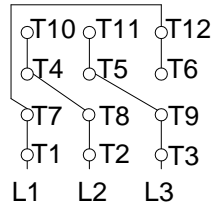

1 2 3 4 5 6 7 8

A
B
C
D
E
F

LOW VOLTAGE

HIGH VOLTAGE

CONNECTIONS FOR STARTING ONLY:

LOW VOLTAGE

HIGH VOLTAGE

Notes: Downloaded from <http://dealerselectric.com>
Generated for Model #02512AT3ECT324TF1-W2

Performed by:

Checked:

Customer:

W22 Cooling Tower Motors: NEMA Premium - TEAO

Three-phase induction motor
Frame 324T - IP55

23-SEP-2016