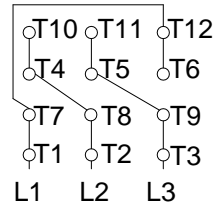

1 2 3 4 5 6 7 8

A
B
C
D
E
F

LOW VOLTAGE

HIGH VOLTAGE

CONNECTIONS FOR STARTING ONLY:

LOW VOLTAGE

HIGH VOLTAGE

Notes: Downloaded from <http://dealerselectric.com>
Generated for Model #02509XT3E326T

Performed by:

Checked:

Customer:

Three-Phase : Explosion Proof - NEMA Premium

Three-phase induction motor
Frame 326T - IP55

23-SEP-2016