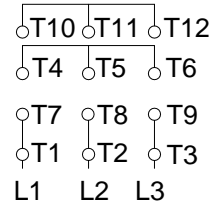

1 2 3 4 5 6 7 8

A
B
C
D
E
F

LOW VOLTAGE

HIGH VOLTAGE

CONNECTIONS FOR STARTING ONLY:

LOW VOLTAGE

HIGH VOLTAGE

Notes: Downloaded from <http://dealerselectric.com>
Generated for Model #02509XT3E326T

Performed by:

Checked:

Customer:

Three-Phase : Explosion Proof - NEMA Premium

Three-phase induction motor
Frame 326T - IP55

23-SEP-2016