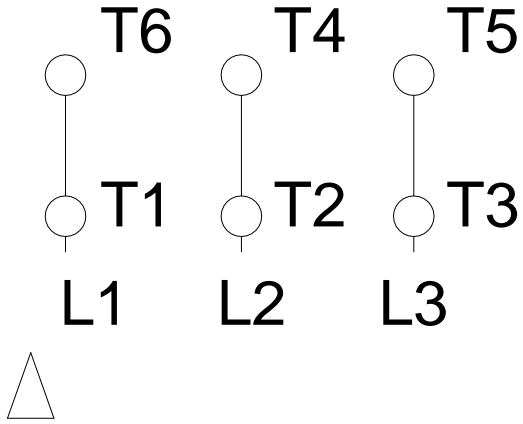

1 2 3 4 5 6 7 8

A
B
C
D
E
F

RUN

ONLY FOR START

Notes: Downloaded from http://dealerselectric.com Generated for Model #02509ST3QIE326TC-W22		
Performed by:		
Checked:		
Customer:		
Three-Phase: W22 IEEE-841™ Petrochem Motors - NEMA Premium® Efficiency		
Three-phase induction motor Frame 324/6T - IP55	23-SEP-2016	