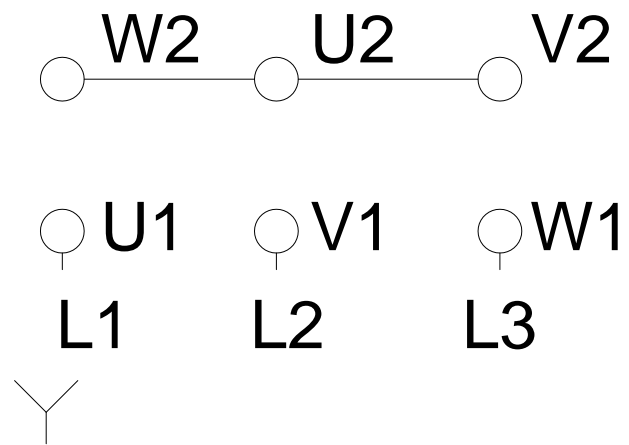

LOW VOLTAGE

HIGH VOLTAGE

Notes: Downloaded from <http://dealerselectric.com>
Generated for Model #02236ET3Y180M-W22

Performed by:

Checked:

Customer:

Three-Phase: W22 IE3 IEC Tru-Metric - TEFC (IP55) Cast Iron Frame

Three-phase induction motor
Frame 180M - IP55

23-SEP-2016