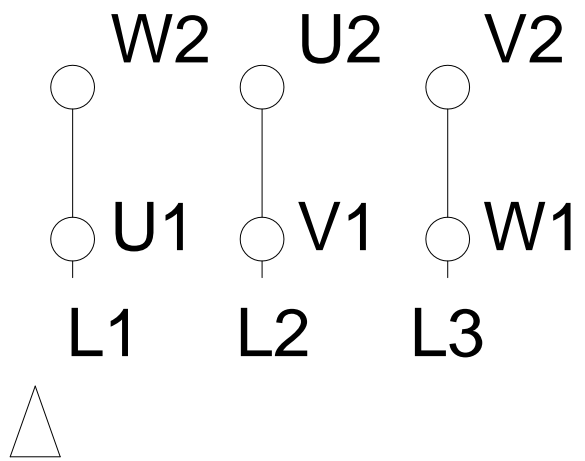

LOW VOLTAGE

HIGH VOLTAGE

Notes: Downloaded from <http://dealerselectric.com>
Generated for Model #02236ET3Y180M-W22

Performed by:

Checked:

Customer:

Three-Phase: W22 IE3 IEC Tru-Metric - TEFC (IP55) Cast Iron Frame

Three-phase induction motor
Frame 180M - IP55

23-SEP-2016