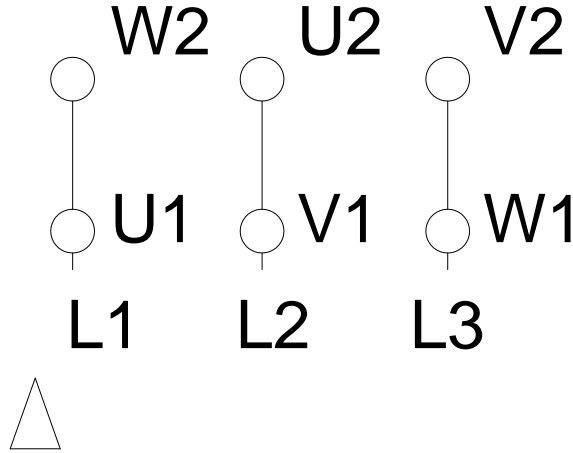

1 2 3 4 5 6 7 8

LOW VOLTAGE

HIGH VOLTAGE

A
B
C
D
E
F

Notes: Downloaded from http://dealerselectric.com Generated for Model #02218ET3Y180L-W22		
Performed by:		
Checked:		
Customer:		
Three-Phase: W22 IE3 IEC Tru-Metric - TEFC (IP55) Cast Iron Frame		
Three-phase induction motor Frame 180L - IP55	23-SEP-2016	