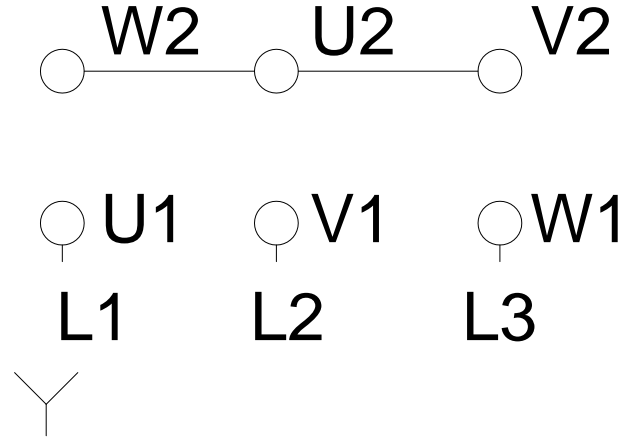

1 2 3 4 5 6 7 8

LOW VOLTAGE

HIGH VOLTAGE

A
B
C
D
E
F

Notes: Downloaded from http://dealerselectric.com Generated for Model #02218ET3Y180L-W22		
Performed by:		
Checked:		
Customer:		
Three-Phase: W22 IE3 IEC Tru-Metric - TEFC (IP55) Cast Iron Frame		
Three-phase induction motor Frame 180L - IP55	23-SEP-2016	