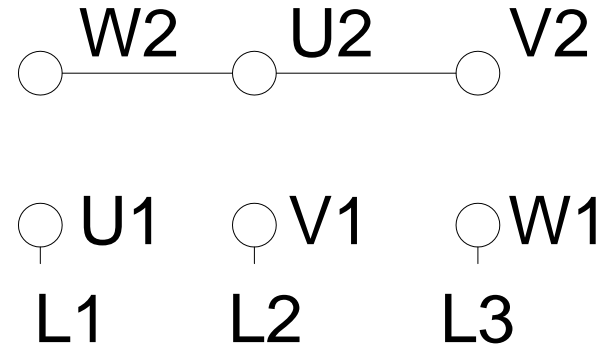

LOW VOLTAGE

HIGH VOLTAGE

Notes: Downloaded from <http://dealerselectric.com>
Generated for Model #02212ET3Y200L-W22

Performed by:

Checked:

Customer:

Three-Phase: W22 IE3 IEC Tru-Metric - TEFC (IP55) Cast Iron Frame

Three-phase induction motor
Frame 200L - IP55

23-SEP-2016