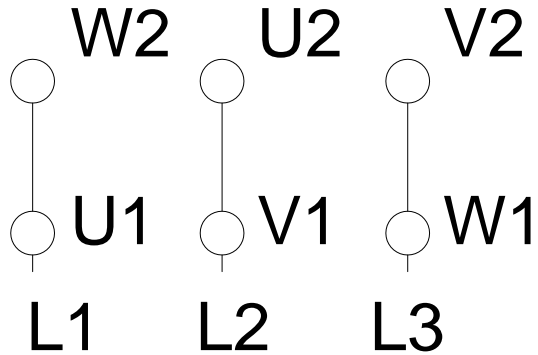

LOW VOLTAGE

HIGH VOLTAGE

Notes: Downloaded from <http://dealerselectric.com>
Generated for Model #02212ET3Y200L-W22

Performed by:

Checked:

Customer:

Three-Phase: W22 IE3 IEC Tru-Metric - TEFC (IP55) Cast Iron Frame

Three-phase induction motor
Frame 200L - IP55

23-SEP-2016