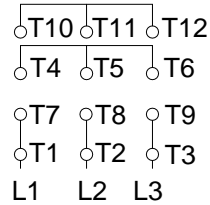

1 2 3 4 5 6 7 8

A
B
C
D
E
F

LOW VOLTAGE

HIGH VOLTAGE

CONNECTIONS FOR STARTING ONLY:

LOW VOLTAGE

HIGH VOLTAGE

Notes: Downloaded from <http://dealerselectric.com>
Generated for Model #02036OT3E254T-S

Performed by:

Checked:

Customer:

Three Phase: W01 (Rolled Steel) - ODP - NEMA Premium Efficiency

Three-phase induction motor
Frame 254/6T - IP21

23-SEP-2016