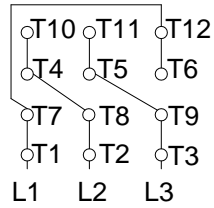

1 2 3 4 5 6 7 8

A
B
C
D
E
F

LOW VOLTAGE

HIGH VOLTAGE

CONNECTIONS FOR STARTING ONLY:

LOW VOLTAGE

HIGH VOLTAGE

Notes: Downloaded from <http://dealerselectric.com>
Generated for Model #02036OT3E254T-S

Performed by:

Checked:

Customer:

Three Phase: W01 (Rolled Steel) - ODP - NEMA Premium Efficiency

Three-phase induction motor
Frame 254/6T - IP21

23-SEP-2016