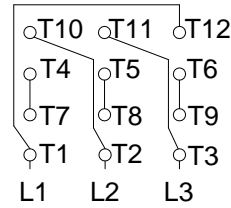

1 2 3 4 5 6 7 8

A
B
C
D
E
F

LOW VOLTAGE

HIGH VOLTAGE

CONNECTIONS FOR STARTING ONLY:

LOW VOLTAGE

HIGH VOLTAGE

Notes: Downloaded from <http://dealerselectric.com>
Generated for Model #02036OT3E254T-S

Performed by:

Checked:

Customer:

Three Phase: W01 (Rolled Steel) - ODP - NEMA Premium Efficiency

Three-phase induction motor
Frame 254/6T - IP21

23-SEP-2016