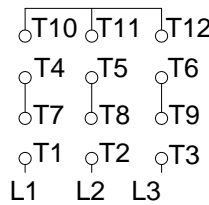

1 2 3 4 5 6 7 8

A
B
C
D
E
F

LOW VOLTAGE

HIGH VOLTAGE

CONNECTIONS FOR STARTING ONLY:

LOW VOLTAGE

HIGH VOLTAGE

Notes: Downloaded from <http://dealerselectric.com>
Generated for Model #02036OT3E254T-S

Performed by:

Checked:

Customer:

Three Phase: W01 (Rolled Steel) - ODP - NEMA Premium Efficiency

Three-phase induction motor
Frame 254/6T - IP21

23-SEP-2016