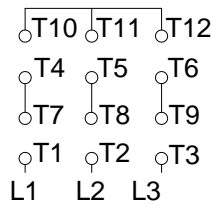

1 2 3 4 5 6 7 8

A
B
C
D
E
F

LOW VOLTAGE

HIGH VOLTAGE

CONNECTIONS FOR STARTING ONLY:

LOW VOLTAGE

HIGH VOLTAGE

Notes: Downloaded from <http://dealerselectric.com>
Generated for Model #02036OT3E254JPV-S

Performed by:

Checked:

Customer:

Close Coupled Pump: Three-Phase - W01 (Rolled Steel) "JP" Type - ODP -

Three-phase induction motor
Frame 254/6JP - IP21

23-SEP-2016