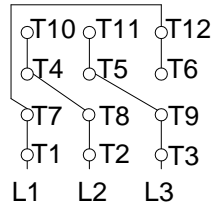

1 2 3 4 5 6 7 8

A
B
C
D
E
F

LOW VOLTAGE

HIGH VOLTAGE

CONNECTIONS FOR STARTING ONLY:

LOW VOLTAGE

HIGH VOLTAGE

Notes: Downloaded from <http://dealerselectric.com>
Generated for Model #02036OT3E254JPV-S

Performed by:

Checked:

Customer:

Close Coupled Pump: Three-Phase - W01 (Rolled Steel) "JP" Type - ODP -

Three-phase induction motor
Frame 254/6JP - IP21

23-SEP-2016