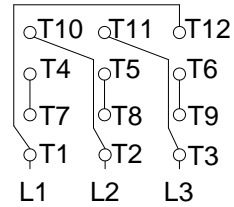

1 2 3 4 5 6 7 8

A
B
C
D
E
F

LOW VOLTAGE

HIGH VOLTAGE

CONNECTIONS FOR STARTING ONLY:

LOW VOLTAGE

HIGH VOLTAGE

Notes: Downloaded from <http://dealerselectric.com>
Generated for Model #02036OT3E254JPV-S

Performed by:

Checked:

Customer:

Close Coupled Pump: Three-Phase - W01 (Rolled Steel) "JP" Type - ODP -

Three-phase induction motor
Frame 254/6JP - IP21

23-SEP-2016