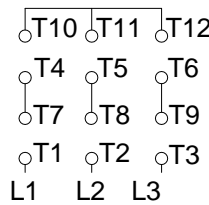

1 2 3 4 5 6 7 8

A  
B  
C  
D  
E  
F

LOW VOLTAGE

HIGH VOLTAGE

CONNECTIONS FOR STARTING ONLY:

LOW VOLTAGE

HIGH VOLTAGE

Notes: Downloaded from <http://dealerselectric.com>  
Generated for Model #02036OT3E254JP-SG

Performed by:

Checked:

Customer:

W01 (Rolled Steel) Close Coupled Pump ODP - JP Type

Three-phase induction motor  
Frame 254/6JP - IP21

23-SEP-2016