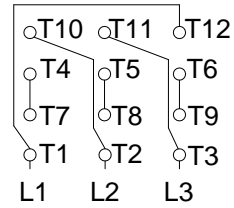

1 2 3 4 5 6 7 8

A  
B  
C  
D  
E  
F

LOW VOLTAGE

HIGH VOLTAGE

CONNECTIONS FOR STARTING ONLY:

LOW VOLTAGE

HIGH VOLTAGE

Notes: Downloaded from <http://dealerselectric.com>  
Generated for Model #02036OT3E254JP-SG

Performed by:

Checked:

Customer:

W01 (Rolled Steel) Close Coupled Pump ODP - JP Type

Three-phase induction motor  
Frame 254/6JP - IP21

23-SEP-2016