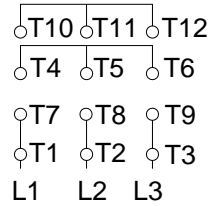

1 2 3 4 5 6 7 8

A  
B  
C  
D  
E  
F

LOW VOLTAGE

HIGH VOLTAGE

CONNECTIONS FOR STARTING ONLY:

LOW VOLTAGE

HIGH VOLTAGE

Notes: Downloaded from <http://dealerselectric.com>  
Generated for Model #02036OT3E254JM-SG

Performed by:

Checked:

Customer:

W01 (Rolled Steel) Close Coupled Pump ODP - JM Type

Three-phase induction motor  
Frame 254/6JM - IP21

23-SEP-2016