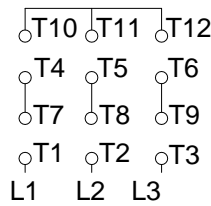

1 2 3 4 5 6 7 8

A  
B  
C  
D  
E  
F

LOW VOLTAGE

HIGH VOLTAGE

CONNECTIONS FOR STARTING ONLY:

LOW VOLTAGE

HIGH VOLTAGE

Notes: Downloaded from <http://dealerselectric.com>  
Generated for Model #02036OT3E254JM-SG

Performed by:

Checked:

Customer:

W01 (Rolled Steel) Close Coupled Pump ODP - JM Type

Three-phase induction motor  
Frame 254/6JM - IP21

23-SEP-2016