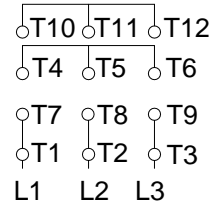

1 2 3 4 5 6 7 8

A
B
C
D
E
F

LOW VOLTAGE

HIGH VOLTAGE

CONNECTIONS FOR STARTING ONLY:

LOW VOLTAGE

HIGH VOLTAGE

Notes: Downloaded from <http://dealerselectric.com>
Generated for Model #02036OT3E254JM-S

Performed by:

Checked:

Customer:

Close Coupled Pump: Three-Phase - W01 (Rolled Steel) "JM" Type - ODP -

Three-phase induction motor
Frame 254/6JM - IP21

23-SEP-2016