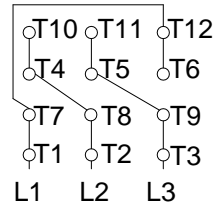

1 2 3 4 5 6 7 8

A
B
C
D
E
F

LOW VOLTAGE

HIGH VOLTAGE

CONNECTIONS FOR STARTING ONLY:

LOW VOLTAGE

HIGH VOLTAGE

Notes: Downloaded from <http://dealerselectric.com>
Generated for Model #02036OT3E254JM-S

Performed by:

Checked:

Customer:

Close Coupled Pump: Three-Phase - W01 (Rolled Steel) "JM" Type - ODP -

Three-phase induction motor
Frame 254/6JM - IP21

23-SEP-2016