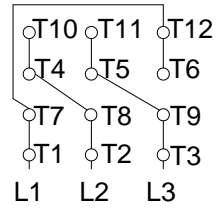

1 2 3 4 5 6 7 8

A  
B  
C  
D  
E  
F

LOW VOLTAGE

HIGH VOLTAGE

CONNECTIONS FOR STARTING ONLY:

LOW VOLTAGE

HIGH VOLTAGE

Notes: Downloaded from <http://dealerselectric.com>  
Generated for Model #02036OP3E254JM-S

Performed by:

Checked:

Customer:

Close Coupled Pump: Three-Phase - W01 (Rolled Steel) "JM" Type - ODP - High

Three-phase induction motor  
Frame 254/6JM - IP21

23-SEP-2016