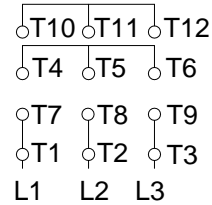

1 2 3 4 5 6 7 8

A  
B  
C  
D  
E  
F

LOW VOLTAGE

HIGH VOLTAGE

CONNECTIONS FOR STARTING ONLY:

LOW VOLTAGE

HIGH VOLTAGE

Notes: Downloaded from <http://dealerselectric.com>  
Generated for Model #02036OP3E254JM-S

Performed by:

Checked:

Customer:

Close Coupled Pump: Three-Phase - W01 (Rolled Steel) "JM" Type - ODP - High

Three-phase induction motor  
Frame 254/6JM - IP21

23-SEP-2016