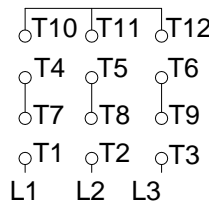

1 2 3 4 5 6 7 8

A
B
C
D
E
F

LOW VOLTAGE

HIGH VOLTAGE

CONNECTIONS FOR STARTING ONLY:

LOW VOLTAGE

HIGH VOLTAGE

Notes: Downloaded from <http://dealerselectric.com>
Generated for Model #02036ET3E256T-W22

Performed by:

Checked:

Customer:

W22 NEMA Premium - Ball Bearings

Three-phase induction motor
Frame 254/6T - IP55

23-SEP-2016