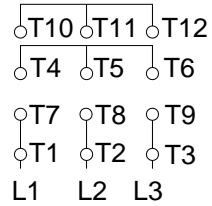

1 2 3 4 5 6 7 8

A
B
C
D
E
F

LOW VOLTAGE

HIGH VOLTAGE

CONNECTIONS FOR STARTING ONLY:

LOW VOLTAGE

HIGH VOLTAGE

Notes: Downloaded from <http://dealerselectric.com>
Generated for Model #02036ET3E256T-W22

Performed by:

Checked:

Customer:

W22 NEMA Premium - Ball Bearings

Three-phase induction motor
Frame 254/6T - IP55

23-SEP-2016