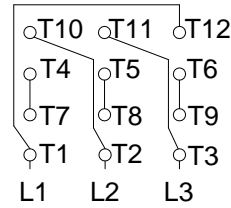

1 2 3 4 5 6 7 8

A
B
C
D
E
F

LOW VOLTAGE

HIGH VOLTAGE

CONNECTIONS FOR STARTING ONLY:

LOW VOLTAGE

HIGH VOLTAGE

Notes: Downloaded from <http://dealerselectric.com>
Generated for Model #02036ET3E256T-S

Performed by:

Checked:

Customer:

Three Phase: W01 (Rolled Steel) - TEFC - NEMA Premium Efficiency

Three-phase induction motor
Frame 254/6T - IP55

23-SEP-2016