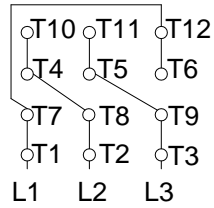

1 2 3 4 5 6 7 8

A
B
C
D
E
F

LOW VOLTAGE

HIGH VOLTAGE

CONNECTIONS FOR STARTING ONLY:

LOW VOLTAGE

HIGH VOLTAGE

Notes: Downloaded from <http://dealerselectric.com>
Generated for Model #02036ET3E256T-S

Performed by:

Checked:

Customer:

Three Phase: W01 (Rolled Steel) - TEFC - NEMA Premium Efficiency

Three-phase induction motor
Frame 254/6T - IP55

23-SEP-2016