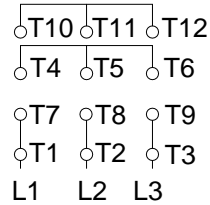

1 2 3 4 5 6 7 8

A
B
C
D
E
F

LOW VOLTAGE

HIGH VOLTAGE

CONNECTIONS FOR STARTING ONLY:

LOW VOLTAGE

HIGH VOLTAGE

Notes: Downloaded from <http://dealerselectric.com>
Generated for Model #02036ET3E256T-S

Performed by:

Checked:

Customer:

Three Phase: W01 (Rolled Steel) - TEFC - NEMA Premium Efficiency

Three-phase induction motor
Frame 254/6T - IP55

23-SEP-2016