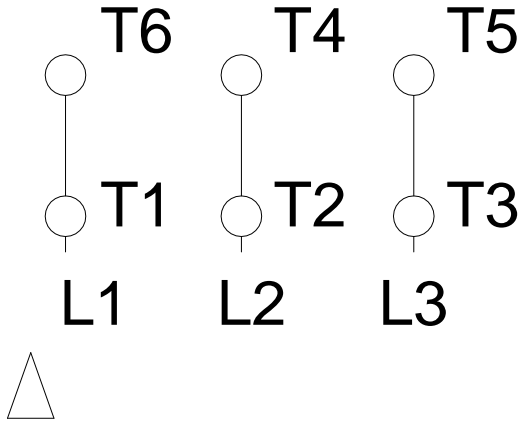

1 2 3 4 5 6 7 8

A
B
C
D
E
F

RUN

ONLY FOR START

Notes: Downloaded from http://dealerselectric.com Generated for Model #02036EP3H256JP-S		
Performed by:		
Checked:		
Customer:		
Close Coupled Pump: Three-Phase - W01 (Rolled Steel) "JP" Type - TEFC - High		
Three-phase induction motor Frame 254/6JP - IP55	23-SEP-2016	