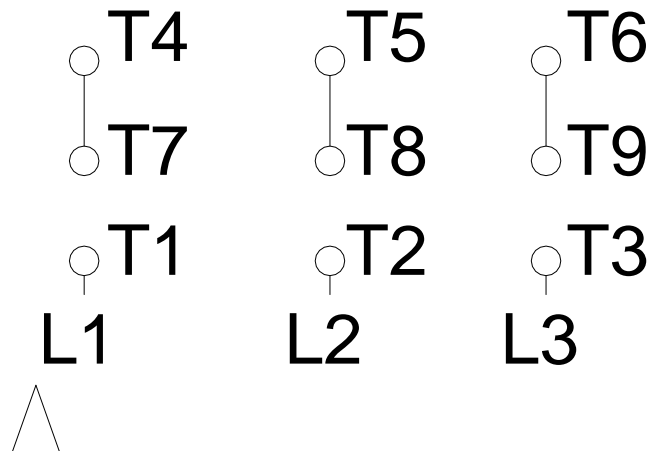

1 2 3 4 5 6 7 8

# HIGH VOLTAGE

A  
B  
C  
D  
E  
F

Notes: Downloaded from <http://dealerselectric.com>  
Generated for Model #02036EP3ERSR256TC

Performed by:

Checked:

Customer:

Three-Phase : Rolled Steel Motor - High Efficiency