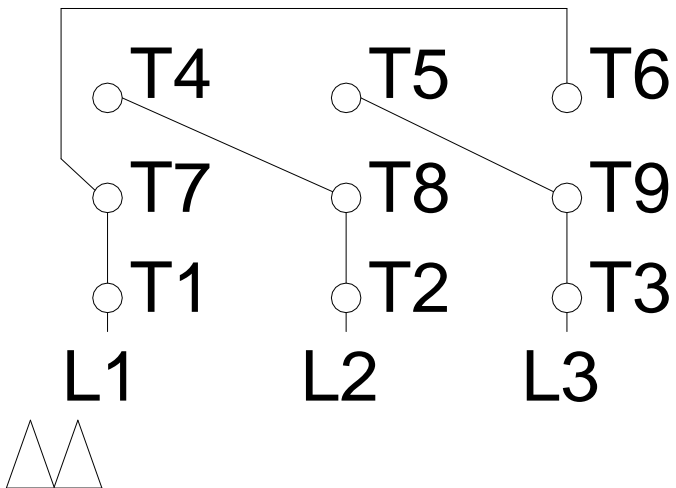

# HIGH VOLTAGE

A  
B  
C  
D  
E  
F

Notes: Downloaded from <http://dealerselectric.com>  
Generated for Model #02036EP3ERSR256TC

Performed by:

Checked:

Customer:

Three-Phase : Rolled Steel Motor - High Efficiency