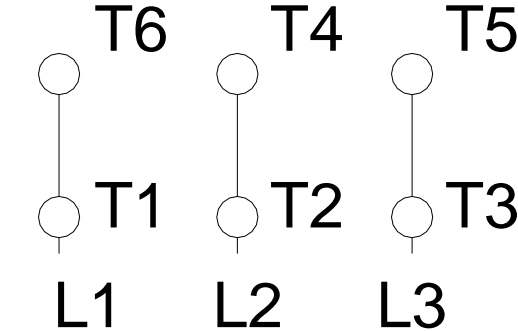

1 2 3 4 5 6 7 8

A
B
C
D
E
F

LOW VOLTAGE

HIGH VOLTAGE

Notes: Downloaded from http://dealerselectric.com Generated for Model #02018XT3H256TC		
Performed by:		
Checked:		
Customer:		
Three-Phase : Explosion Proof - NEMA Premium		
Three-phase induction motor Frame 256T - IP55	23-SEP-2016	