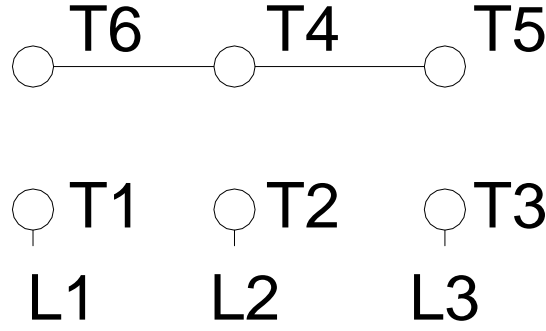

1 2 3 4 5 6 7 8

A
B
C
D
E
F

LOW VOLTAGE

HIGH VOLTAGE

Notes: Downloaded from http://dealerselectric.com Generated for Model #02018XT3H256TC		
Performed by:		
Checked:		
Customer:		
Three-Phase : Explosion Proof - NEMA Premium		
Three-phase induction motor Frame 256T - IP55	23-SEP-2016	