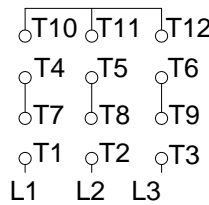

1 2 3 4 5 6 7 8

A  
B  
C  
D  
E  
F

LOW VOLTAGE

HIGH VOLTAGE

CONNECTIONS FOR STARTING ONLY:

LOW VOLTAGE

HIGH VOLTAGE

Notes: Downloaded from <http://dealerselectric.com>  
Generated for Model #02018XT3E256TC

Performed by:

Checked:

Customer:

Three-Phase : Explosion Proof - NEMA Premium

Three-phase induction motor  
Frame 256T - IP55

23-SEP-2016