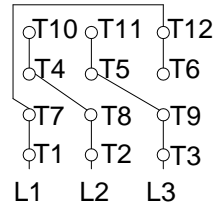

1 2 3 4 5 6 7 8

A
B
C
D
E
F

LOW VOLTAGE

HIGH VOLTAGE

CONNECTIONS FOR STARTING ONLY:

LOW VOLTAGE

HIGH VOLTAGE

Notes: Downloaded from <http://dealerselectric.com>
Generated for Model #02018OT3E256JP-S

Performed by:

Checked:

Customer:

Close Coupled Pump: Three-Phase - W01 (Rolled Steel) "JP" Type - ODP -

Three-phase induction motor
Frame 254/6JP - IP21

23-SEP-2016