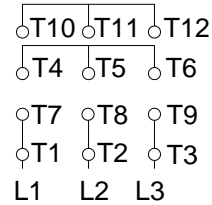

1 2 3 4 5 6 7 8

A
B
C
D
E
F

LOW VOLTAGE

HIGH VOLTAGE

CONNECTIONS FOR STARTING ONLY:

LOW VOLTAGE

HIGH VOLTAGE

Notes: Downloaded from <http://dealerselectric.com>
Generated for Model #02018OT3E256JP-S

Performed by:

Checked:

Customer:

Close Coupled Pump: Three-Phase - W01 (Rolled Steel) "JP" Type - ODP -

Three-phase induction motor
Frame 254/6JP - IP21

23-SEP-2016