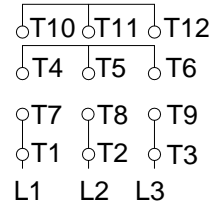

1 2 3 4 5 6 7 8

A
B
C
D
E
F

LOW VOLTAGE

HIGH VOLTAGE

CONNECTIONS FOR STARTING ONLY:

LOW VOLTAGE

HIGH VOLTAGE

Notes: Downloaded from <http://dealerselectric.com>
Generated for Model #02018OP3E256JP-S

Performed by:

Checked:

Customer:

Close Coupled Pump: Three-Phase - W01 (Rolled Steel) "JP" Type - ODP - High

Three-phase induction motor
Frame 254/6JP - IP21

23-SEP-2016