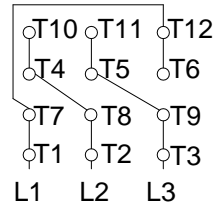

1 2 3 4 5 6 7 8

A
B
C
D
E
F

LOW VOLTAGE

HIGH VOLTAGE

CONNECTIONS FOR STARTING ONLY:

LOW VOLTAGE

HIGH VOLTAGE

Notes: Downloaded from <http://dealerselectric.com>
Generated for Model #02018OP3E256JP-S

Performed by:

Checked:

Customer:

Close Coupled Pump: Three-Phase - W01 (Rolled Steel) "JP" Type - ODP - High

Three-phase induction motor
Frame 254/6JP - IP21

23-SEP-2016