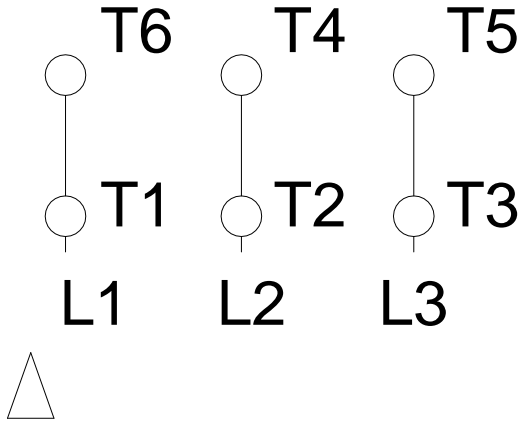

1 2 3 4 5 6 7 8

A
B
C
D
E
F

RUN

ONLY FOR START

Notes: Downloaded from http://dealerselectric.com Generated for Model #02018ET3H256JM-S		
Performed by:		
Checked:		
Customer:		
Close Coupled Pump: Three-Phase - W01 (Rolled Steel) "JM" Type - TEFC -		
Three-phase induction motor Frame 254/6JM - IP55	23-SEP-2016	