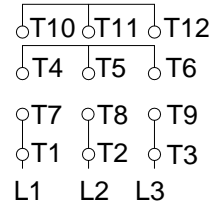

1 2 3 4 5 6 7 8

A  
B  
C  
D  
E  
F

LOW VOLTAGE

HIGH VOLTAGE

CONNECTIONS FOR STARTING ONLY:

LOW VOLTAGE

HIGH VOLTAGE

Notes: Downloaded from <http://dealerselectric.com>  
Generated for Model #02018ET3E256TC-W22

Performed by:

Checked:

Customer:

W22 NEMA Premium - Ball Bearings

Three-phase induction motor  
Frame 254/6T - IP55

23-SEP-2016