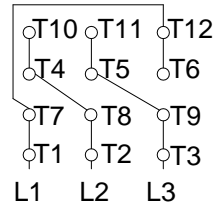

1 2 3 4 5 6 7 8

A  
B  
C  
D  
E  
F

LOW VOLTAGE

HIGH VOLTAGE

CONNECTIONS FOR STARTING ONLY:

LOW VOLTAGE

HIGH VOLTAGE

Notes: Downloaded from <http://dealerselectric.com>  
Generated for Model #02018ET3E256TC-W22

Performed by:

Checked:

Customer:

W22 NEMA Premium - Ball Bearings

Three-phase induction motor  
Frame 254/6T - IP55

23-SEP-2016