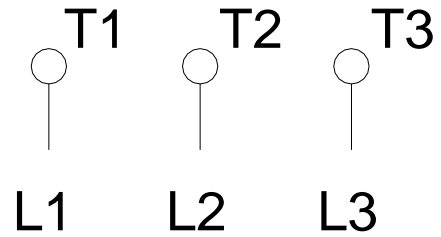

1 2 3 4 5 6 7 8

A

B

C

D

E

F

Notes: Downloaded from <http://dealerselectric.com>
Generated for Model #02012ST3QIE286T-W22

Performed by:

Checked:

Customer:

Three-Phase: W22 IEEE-841™ Petrochem Motors - NEMA Premium® Efficiency

Three-phase induction motor
Frame 284/6T - IP55

23-SEP-2016