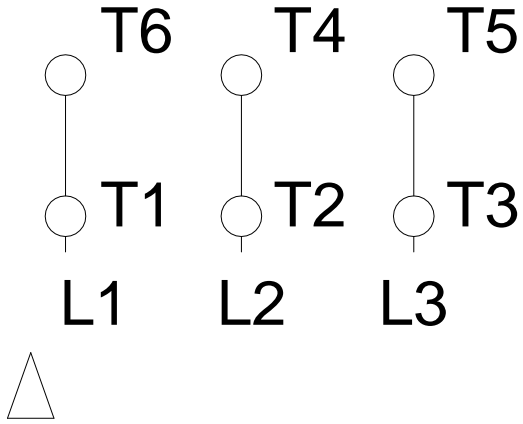

1 2 3 4 5 6 7 8

A
B
C
D
E
F

RUN

ONLY FOR START

Notes: Downloaded from http://dealerselectric.com Generated for Model #02012ET3H286T-W22		
Performed by:		
Checked:		
Customer:		
W22 NEMA Premium - Ball Bearings		
Three-phase induction motor Frame 284/6T - IP55	23-SEP-2016	