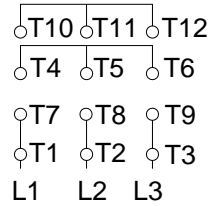

1 2 3 4 5 6 7 8

A
B
C
D
E
F

LOW VOLTAGE

HIGH VOLTAGE

CONNECTIONS FOR STARTING ONLY:

LOW VOLTAGE

HIGH VOLTAGE

Notes: Downloaded from <http://dealerselectric.com>
Generated for Model #02012ET3E286TC-W22

Performed by:

Checked:

Customer:

W22 NEMA Premium - Ball Bearings

Three-phase induction motor
Frame 284/6T - IP55

23-SEP-2016