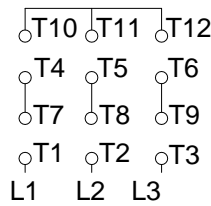

1 2 3 4 5 6 7 8

A
B
C
D
E
F

LOW VOLTAGE

HIGH VOLTAGE

CONNECTIONS FOR STARTING ONLY:

LOW VOLTAGE

HIGH VOLTAGE

Notes: Downloaded from <http://dealerselectric.com>
Generated for Model #02012ET3E286TC-W22

Performed by:

Checked:

Customer:

W22 NEMA Premium - Ball Bearings

Three-phase induction motor
Frame 284/6T - IP55

23-SEP-2016