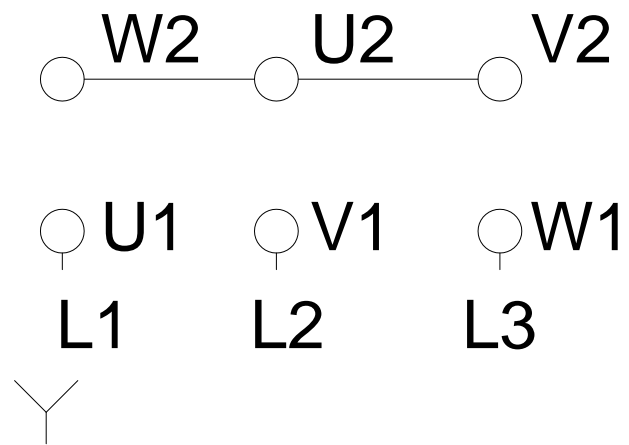

LOW VOLTAGE

HIGH VOLTAGE

Notes: Downloaded from http://dealerselectric.com Generated for Model #01818ET3Y180M-W22		
Performed by:		
Checked:		
Customer:		
Three-Phase: W22 IE3 IEC Tru-Metric - TEFC (IP55) Cast Iron Frame		
Three-phase induction motor Frame 180M - IP55	23-SEP-2016	