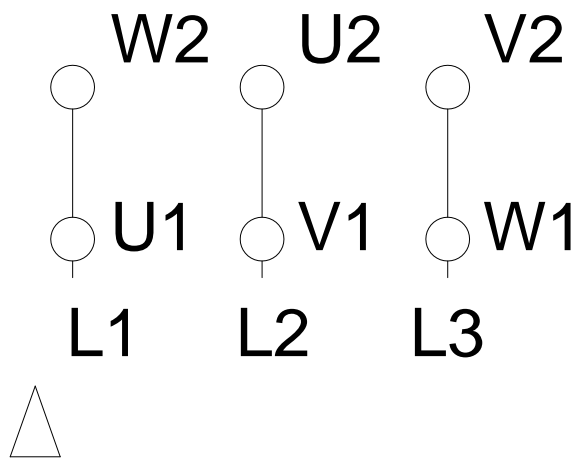

LOW VOLTAGE

HIGH VOLTAGE

Notes: Downloaded from http://dealerselectric.com Generated for Model #01818ET3Y180M-W22		
Performed by:		
Checked:		
Customer:		
Three-Phase: W22 IE3 IEC Tru-Metric - TEFC (IP55) Cast Iron Frame		
Three-phase induction motor Frame 180M - IP55	23-SEP-2016	