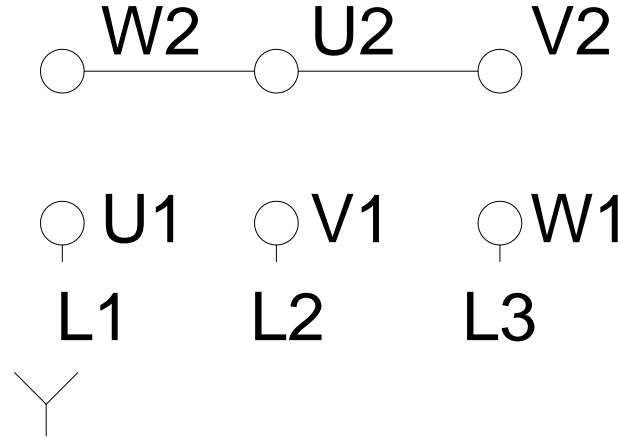

1 2 3 4 5 6 7 8

LOW VOLTAGE

HIGH VOLTAGE

A
B
C
D
E
F

Notes: Downloaded from http://dealerselectric.com Generated for Model #01809EP3Y225S/M-W22		
Performed by:		
Checked:		
Customer:		
Three-Phase: W22 IE2 IEC Tru-Metric - TEFC (IP55) Cast Iron Frame		
Three-phase induction motor Frame 225S/M - IP55	23-SEP-2016	