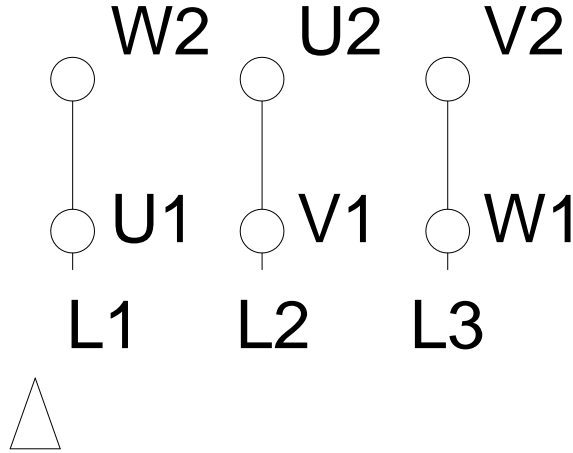

1 2 3 4 5 6 7 8

LOW VOLTAGE

HIGH VOLTAGE

A
B
C
D
E
F

Notes: Downloaded from http://dealerselectric.com Generated for Model #01809EP3Y225S/M-W22		
Performed by:		
Checked:		
Customer:		
Three-Phase: W22 IE2 IEC Tru-Metric - TEFC (IP55) Cast Iron Frame		
Three-phase induction motor Frame 225S/M - IP55	23-SEP-2016	