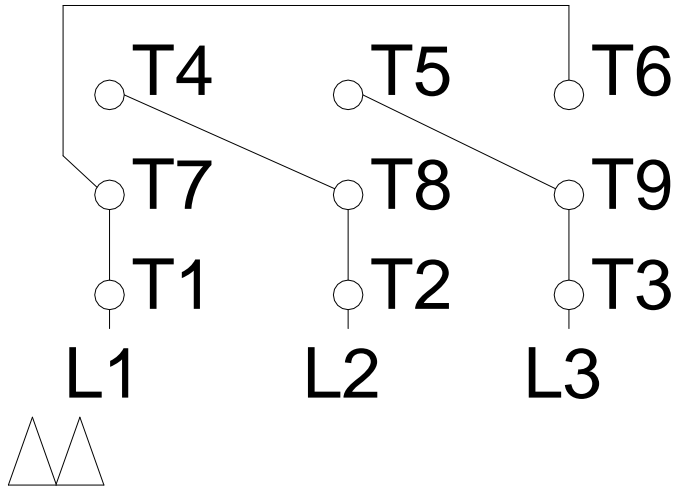

1 2 3 4 5 6 7 8

LOW VOLTAGE

HIGH VOLTAGE

A
B
C
D
E
F

Notes: Downloaded from http://dealerselectric.com Generated for Model #01536OT3E215TC		
Performed by:		
Checked:		
Customer:		
ODP – Open Induction Motors – NEMA Premium Efficiency		
Three-phase induction motor Frame 213/5T - IP21	23-SEP-2016	