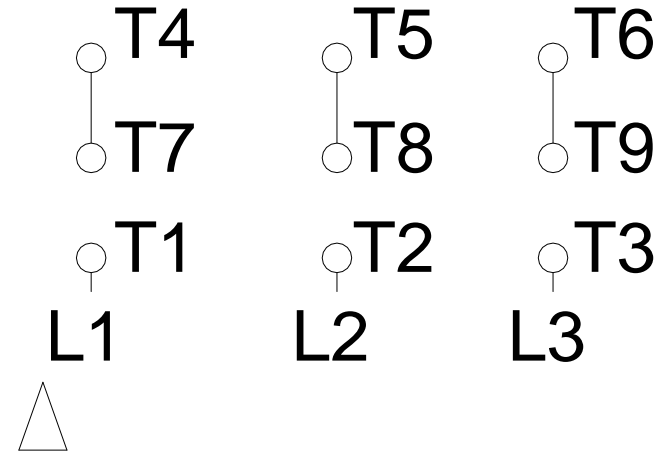

1 2 3 4 5 6 7 8

LOW VOLTAGE

HIGH VOLTAGE

A
B
C
D
E
F

Notes: Downloaded from http://dealerselectric.com Generated for Model #01536OT3E215TC-S		
Performed by:		
Checked:		
Customer:		
Three Phase: W01 (Rolled Steel) - ODP - NEMA Premium Efficiency		
Three-phase induction motor Frame 213/5T - IP21	23-SEP-2016	