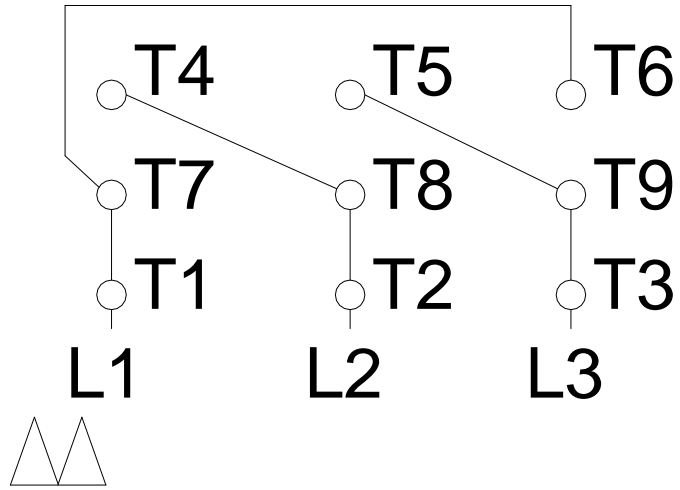

1 2 3 4 5 6 7 8

LOW VOLTAGE

HIGH VOLTAGE

A
B
C
D
E
F

Notes: Downloaded from http://dealerselectric.com Generated for Model #01536OT3E215TC-S		
Performed by:		
Checked:		
Customer:		
Three Phase: W01 (Rolled Steel) - ODP - NEMA Premium Efficiency		
Three-phase induction motor Frame 213/5T - IP21	23-SEP-2016	