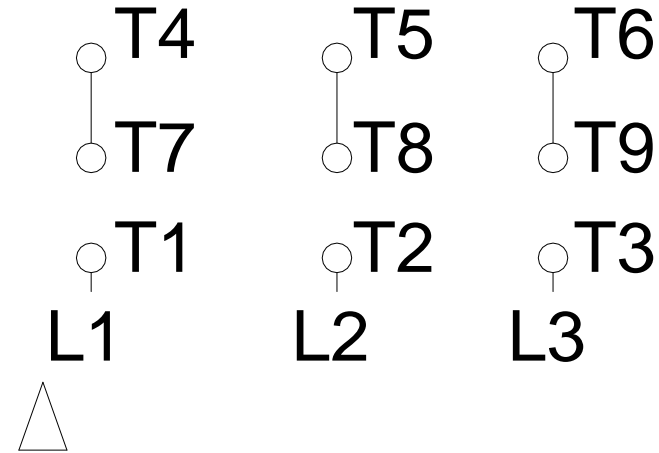

1 2 3 4 5 6 7 8

LOW VOLTAGE

HIGH VOLTAGE

A
B
C
D
E
F

Notes: Downloaded from http://dealerselectric.com Generated for Model #01536OT3E215T		
Performed by:		
Checked:		
Customer:		
ODP – Open Induction Motors – NEMA Premium Efficiency		
Three-phase induction motor Frame 213/5T - IP21	23-SEP-2016	