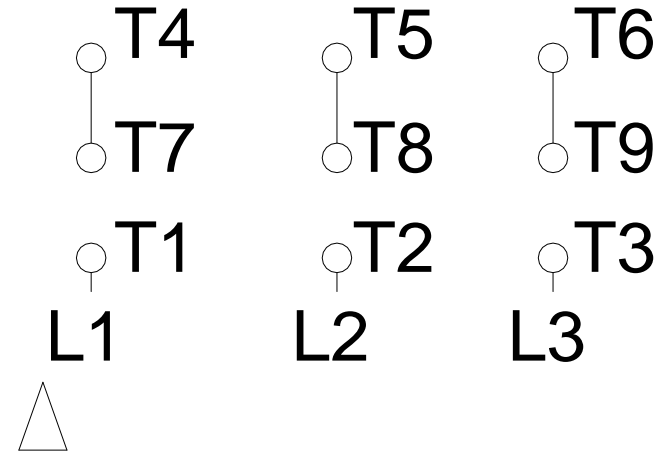

1 2 3 4 5 6 7 8

LOW VOLTAGE

HIGH VOLTAGE

A
B
C
D
E
F

Notes: Downloaded from <http://dealerselectric.com>
 Generated for Model #01536OT3E215T-SG

Performed by:

Checked:

Customer:

W01 (Rolled Steel) General Purpose ODP

Three-phase induction motor
 Frame 213/5T - IP21

23-SEP-2016