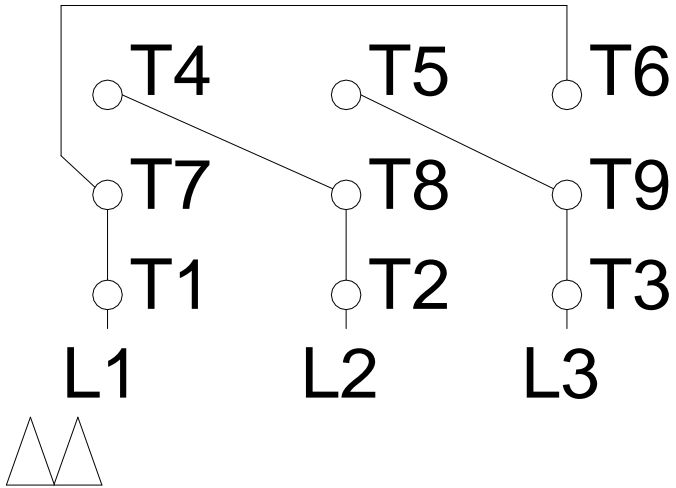

1 2 3 4 5 6 7 8

LOW VOLTAGE

HIGH VOLTAGE

A
B
C
D
E
F

Notes: Downloaded from <http://dealerselectric.com>
 Generated for Model #01536OT3E215JPV-S

Performed by:

Checked:

Customer:

Close Coupled Pump: Three-Phase - W01 (Rolled Steel) "JP" Type - ODP -

Three-phase induction motor
 Frame 213/5JP - IP21

23-SEP-2016