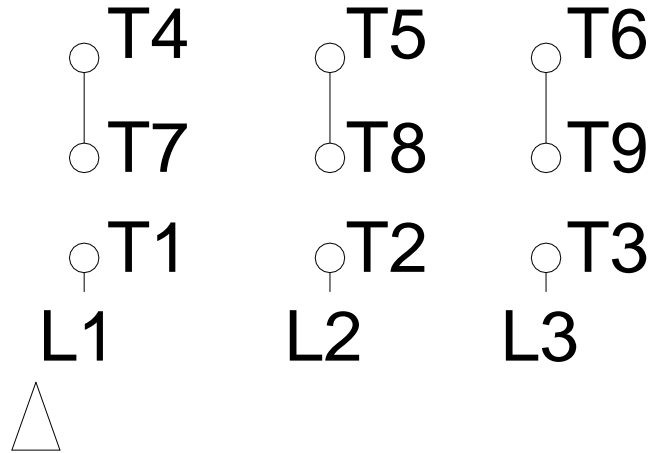

1 2 3 4 5 6 7 8

LOW VOLTAGE

HIGH VOLTAGE

A
B
C
D
E
F

Notes: Downloaded from <http://dealerselectric.com>
 Generated for Model #01536OT3E215JPV-S

Performed by:

Checked:

Customer:

Close Coupled Pump: Three-Phase - W01 (Rolled Steel) "JP" Type - ODP -

Three-phase induction motor
 Frame 213/5JP - IP21

23-SEP-2016