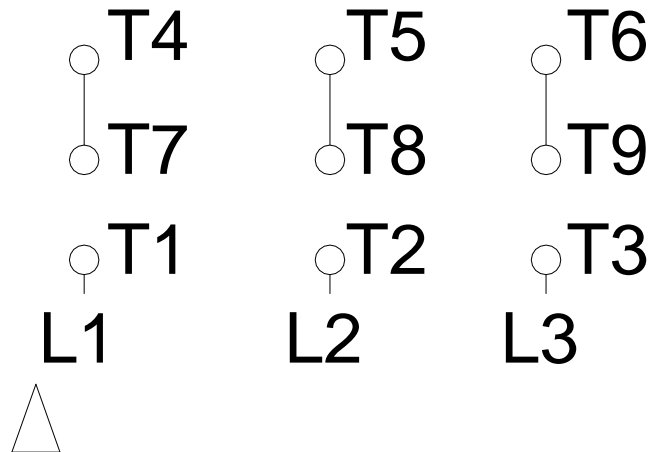

1 2 3 4 5 6 7 8

LOW VOLTAGE

HIGH VOLTAGE

A
B
C
D
E
F

Notes: Downloaded from <http://dealerselectric.com>
 Generated for Model #01536OT3E215JMV-S

Performed by:

Checked:

Customer:

Close Coupled Pump: Three-Phase - W01 (Rolled Steel) "JM" Type - ODP -

Three-phase induction motor
 Frame 213/5JM - IP21

23-SEP-2016