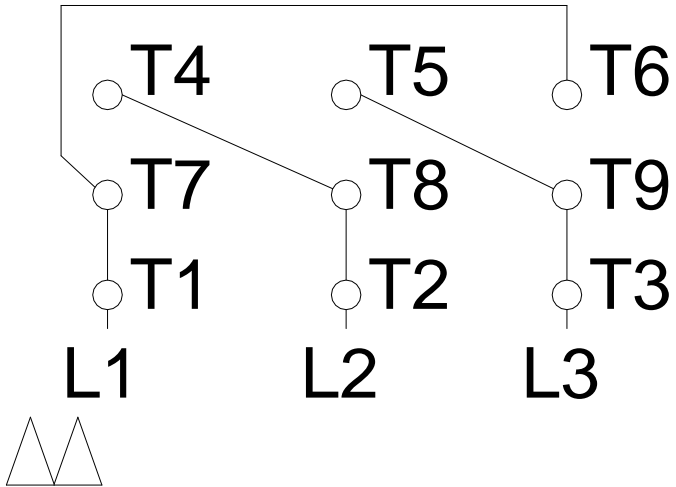

1 2 3 4 5 6 7 8

LOW VOLTAGE

HIGH VOLTAGE

A
B
C
D
E
F

Notes: Downloaded from http://dealerselectric.com Generated for Model #01536OT3E215JM		
Performed by:		
Checked:		
Customer:		
Close Coupled Pump : Three-Phase - "JM" Type - ODP - NEMA Premium		
Three-phase induction motor Frame 213/5JM - IP21	23-SEP-2016	