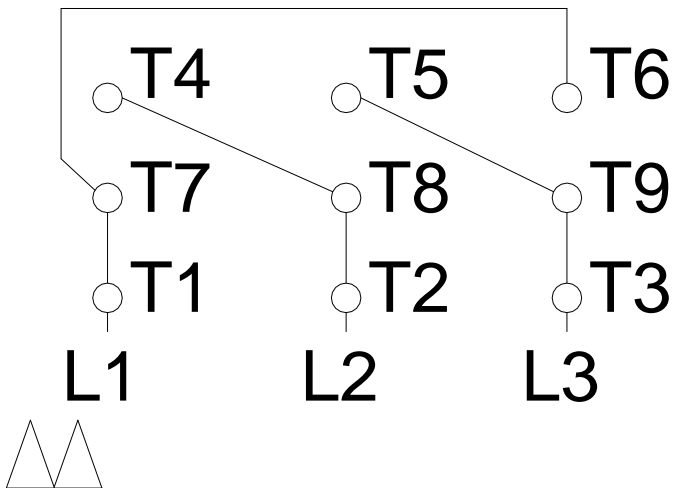

1 2 3 4 5 6 7 8

LOW VOLTAGE

HIGH VOLTAGE

A

B

C

D

E

F

Notes: Downloaded from <http://dealerselectric.com>
Generated for Model #01536OT3E215JM-SG

Performed by:

Checked:

Customer:

W01 (Rolled Steel) Close Coupled Pump ODP - JM Type

Three-phase induction motor
Frame 213/5JM - IP21