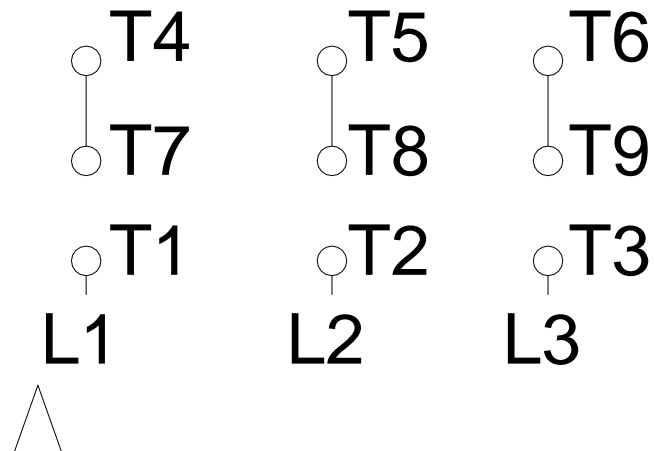

1 2 3 4 5 6 7 8

LOW VOLTAGE

HIGH VOLTAGE

A

B

C

D

E

F

Notes: Downloaded from <http://dealerselectric.com>
Generated for Model #01536OT3E215JM-SG

Performed by:

Checked:

Customer:

W01 (Rolled Steel) Close Coupled Pump ODP - JM Type

Three-phase induction motor
Frame 213/5JM - IP21