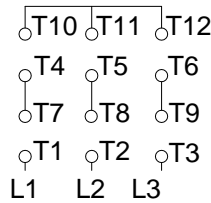

1 2 3 4 5 6 7 8

A
B
C
D
E
F

LOW VOLTAGE

HIGH VOLTAGE

CONNECTIONS FOR STARTING ONLY:

LOW VOLTAGE

HIGH VOLTAGE

Notes: Downloaded from <http://dealerselectric.com>
Generated for Model #01536OP3V215JP-S

Performed by:

Checked:

Customer:

Close Coupled Pump: Three-Phase - W01 (Rolled Steel) "JP" Type - ODP - High

Three-phase induction motor
Frame 213/5JP - IP21

23-SEP-2016