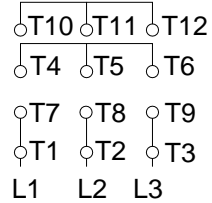

1 2 3 4 5 6 7 8

A
B
C
D
E
F

LOW VOLTAGE

HIGH VOLTAGE

CONNECTIONS FOR STARTING ONLY:

LOW VOLTAGE

HIGH VOLTAGE

Notes: Downloaded from <http://dealerselectric.com>
Generated for Model #01536OP3V215JP-S

Performed by:

Checked:

Customer:

Close Coupled Pump: Three-Phase - W01 (Rolled Steel) "JP" Type - ODP - High

Three-phase induction motor
Frame 213/5JP - IP21

23-SEP-2016