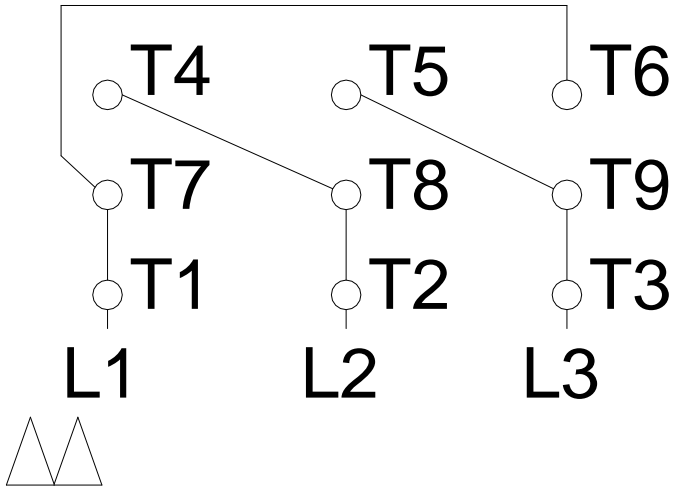

1 2 3 4 5 6 7 8

LOW VOLTAGE

HIGH VOLTAGE

A
B
C
D
E
F

Notes: Downloaded from <http://dealerselectric.com>
 Generated for Model #01536OP3E215JPV

Performed by:

Checked:

Customer:

Close Coupled Pump : Three-Phase - "JP" Type - ODP - High Efficiency - Vertical

Three-phase induction motor
 Frame 213/5JP - IP21

23-SEP-2016