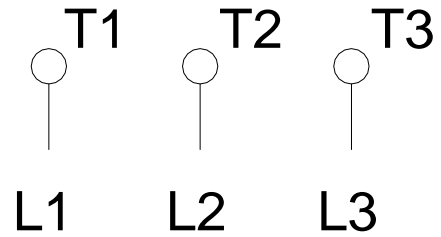

1 2 3 4 5 6 7 8

A

B

C

D

E

F

Notes: Downloaded from <http://dealerselectric.com>
Generated for Model #01536ET3H254TC-S

Performed by:

Checked:

Customer:

Three Phase: W01 (Rolled Steel) - TEFC - NEMA Premium Efficiency

Three-phase induction motor
Frame 213/5T - IP55

23-SEP-2016