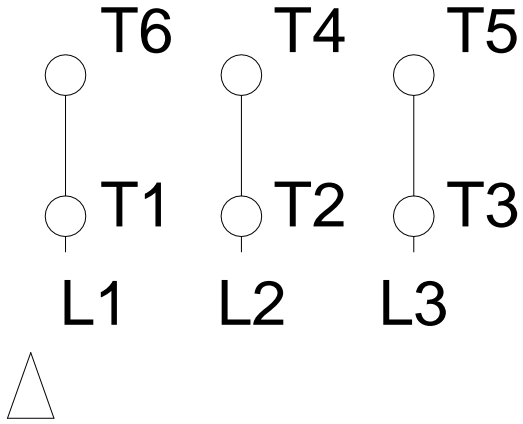

1 2 3 4 5 6 7 8

A
B
C
D
E
F

RUN

ONLY FOR START

Notes: Downloaded from http://dealerselectric.com Generated for Model #01536ET3H254T-W22		
Performed by:		
Checked:		
Customer:		
W22 NEMA Premium - Ball Bearings		
Three-phase induction motor Frame 254/6T - IP55	23-SEP-2016	