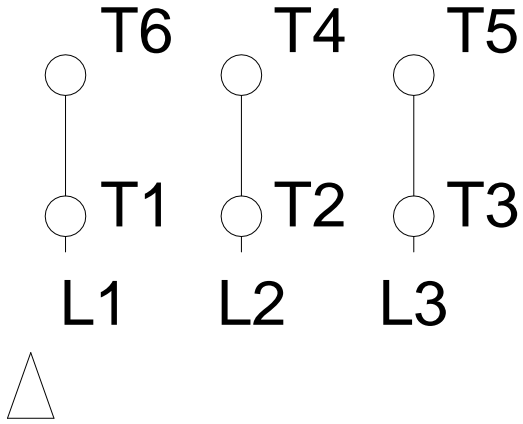

1 2 3 4 5 6 7 8

A  
B  
C  
D  
E  
F

### RUN

### ONLY FOR START

Notes: Downloaded from <a href="http://dealerselectric.com">http://dealerselectric.com</a> Generated for Model #01536ET3H254T-S		
Performed by:		
Checked:		
Customer:		
Three Phase: W01 (Rolled Steel) - TEFC - NEMA Premium Efficiency		
Three-phase induction motor Frame 254/6T - IP55	23-SEP-2016	