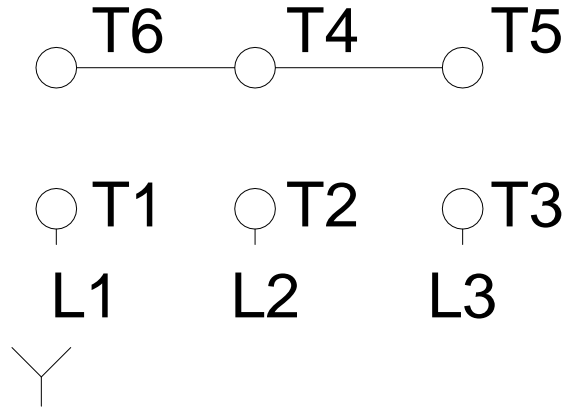

1 2 3 4 5 6 7 8

A  
B  
C  
D  
E  
F

### RUN

### ONLY FOR START

Notes: Downloaded from <a href="http://dealerselectric.com">http://dealerselectric.com</a> Generated for Model #01536ET3H254T-S		
Performed by:		
Checked:		
Customer:		
Three Phase: W01 (Rolled Steel) - TEFC - NEMA Premium Efficiency		
Three-phase induction motor Frame 254/6T - IP55	23-SEP-2016	