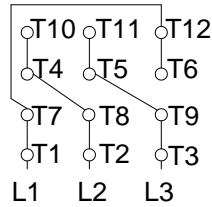

1 2 3 4 5 6 7 8

A
B
C
D
E
F

LOW VOLTAGE

HIGH VOLTAGE

CONNECTIONS FOR STARTING ONLY:

LOW VOLTAGE

HIGH VOLTAGE

Notes: Downloaded from <http://dealerselectric.com>
Generated for Model #01536ET3ERS254T

Performed by:

Checked:

Customer:

Three-Phase : Rolled Steel Motor - NEMA Premium Efficiency

Three-phase induction motor
Frame 254T - IP55

23-SEP-2016