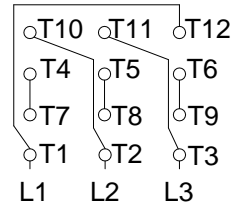

1 2 3 4 5 6 7 8

A
B
C
D
E
F

LOW VOLTAGE

HIGH VOLTAGE

CONNECTIONS FOR STARTING ONLY:

LOW VOLTAGE

HIGH VOLTAGE

Notes: Downloaded from <http://dealerselectric.com>
Generated for Model #01536ET3ERS254T

Performed by:

Checked:

Customer:

Three-Phase : Rolled Steel Motor - NEMA Premium Efficiency

Three-phase induction motor
Frame 254T - IP55

23-SEP-2016