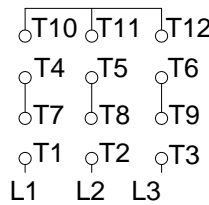

1 2 3 4 5 6 7 8

A
B
C
D
E
F

LOW VOLTAGE

HIGH VOLTAGE

CONNECTIONS FOR STARTING ONLY:

LOW VOLTAGE

HIGH VOLTAGE

Notes: Downloaded from <http://dealerselectric.com>
Generated for Model #01536ET3ER254TC-S

Performed by:

Checked:

Customer:

Three Phase: W01 (Rolled Steel) - TEFC - NEMA Premium Efficiency

Three-phase induction motor
Frame 254/6T - IP55

23-SEP-2016