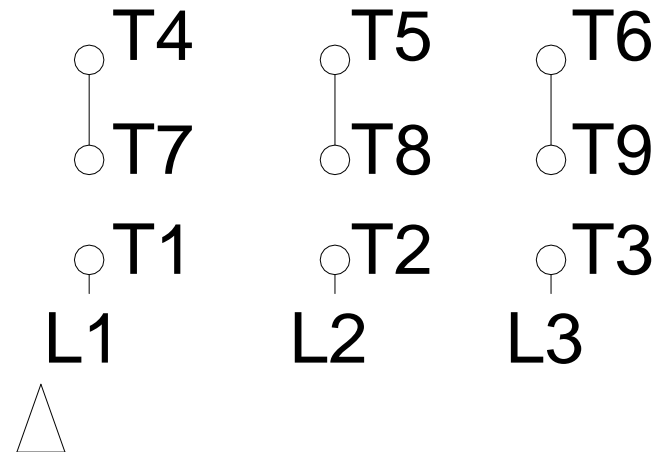

1 2 3 4 5 6 7 8

LOW VOLTAGE

HIGH VOLTAGE

A
B
C
D
E
F

Notes: Downloaded from <http://dealerselectric.com>
Generated for Model #01536ET3E215TC-W22

Performed by:

Checked:

Customer:

W22 NEMA Premium - Ball Bearings

Three-phase induction motor
Frame 213/5T - IP55

23-SEP-2016