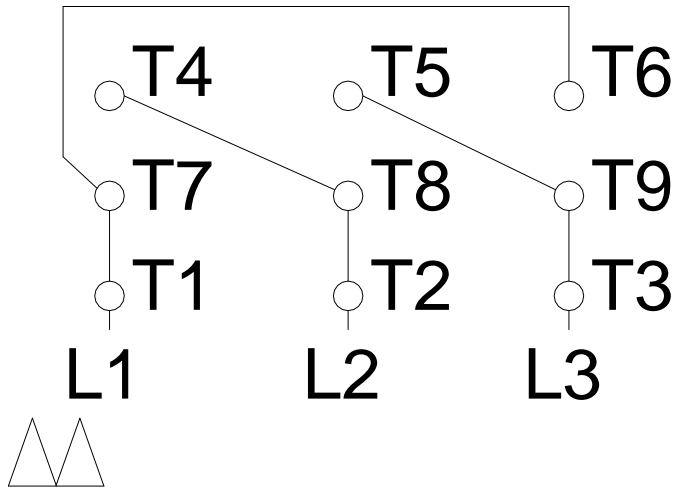

1 2 3 4 5 6 7 8

LOW VOLTAGE

HIGH VOLTAGE

A
B
C
D
E
F

Notes: Downloaded from <http://dealerselectric.com>
Generated for Model #01536ET3E215TC-W22

Performed by:

Checked:

Customer:

W22 NEMA Premium - Ball Bearings

Three-phase induction motor
Frame 213/5T - IP55

23-SEP-2016