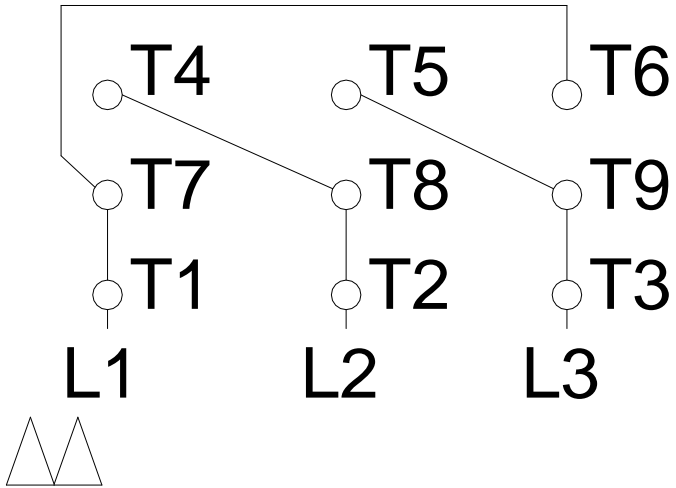

1 2 3 4 5 6 7 8

LOW VOLTAGE

HIGH VOLTAGE

A
B
C
D
E
F

Notes: Downloaded from <http://dealerselectric.com>
 Generated for Model #01536ET3E215T-W22

Performed by:

Checked:

Customer:

W22 NEMA Premium - Ball Bearings

Three-phase induction motor
 Frame 213/5T - IP55

23-SEP-2016