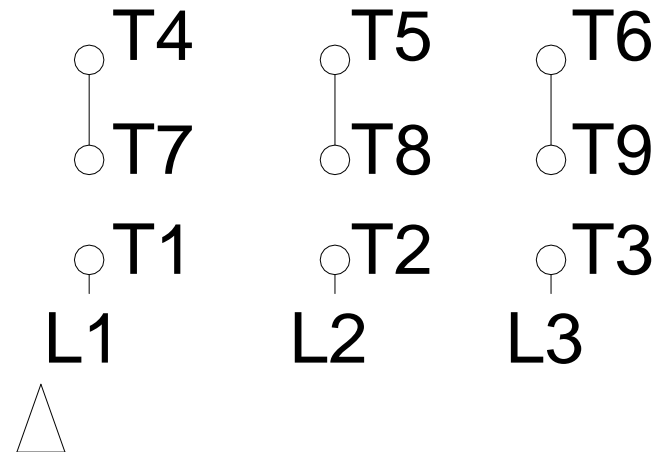

1 2 3 4 5 6 7 8

LOW VOLTAGE

HIGH VOLTAGE

A
B
C
D
E
F

Notes: Downloaded from http://dealerselectric.com Generated for Model #01536ET3E215JM-SG		
Performed by:		
Checked:		
Customer:		
W01 (Rolled Steel) Close Coupled Pump TEFC - JM Type		
Three-phase induction motor Frame 213/5JM - IP55	23-SEP-2016	