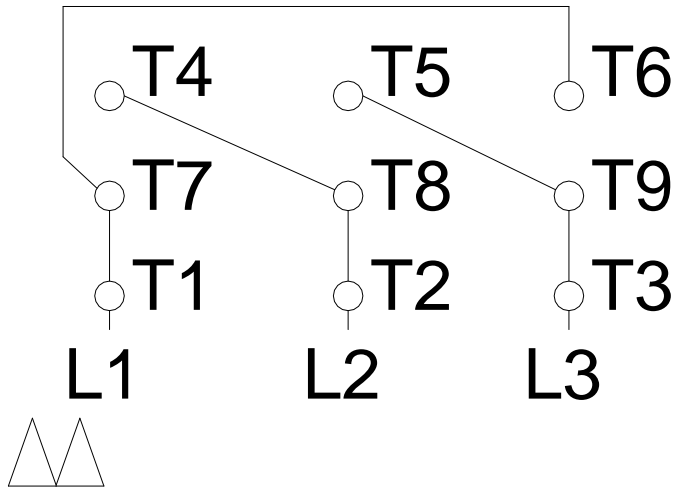

1 2 3 4 5 6 7 8

LOW VOLTAGE

HIGH VOLTAGE

A
B
C
D
E
F

Notes: Downloaded from http://dealerselectric.com Generated for Model #01536ET3E215JM-SG		
Performed by:		
Checked:		
Customer:		
W01 (Rolled Steel) Close Coupled Pump TEFC - JM Type		
Three-phase induction motor Frame 213/5JM - IP55	23-SEP-2016	