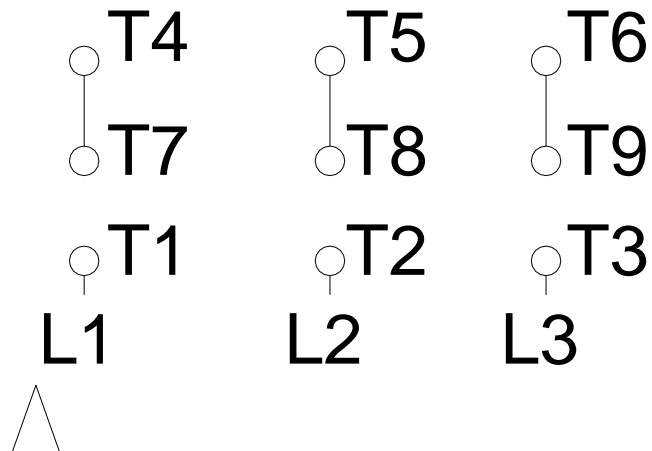

1 2 3 4 5 6 7 8

LOW VOLTAGE

HIGH VOLTAGE

A
B
C
D
E
F

Notes: Downloaded from <http://dealerselectric.com>
Generated for Model #01536ET3E215JM-S

Performed by:

Checked:

Customer:

Close Coupled Pump: Three-Phase - W01 (Rolled Steel) "JM" Type - TEFC -

Three-phase induction motor
Frame 213/5JM - IP55

23-SEP-2016