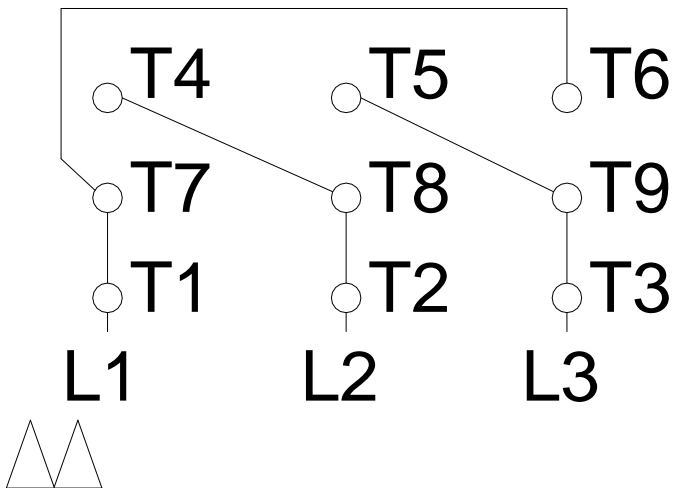

1 2 3 4 5 6 7 8

LOW VOLTAGE

HIGH VOLTAGE

A
B
C
D
E
F

Notes: Downloaded from <http://dealerselectric.com>
Generated for Model #01536ET3E215JM-S

Performed by:

Checked:

Customer:

Close Coupled Pump: Three-Phase - W01 (Rolled Steel) "JM" Type - TEFC -

Three-phase induction motor
Frame 213/5JM - IP55

23-SEP-2016